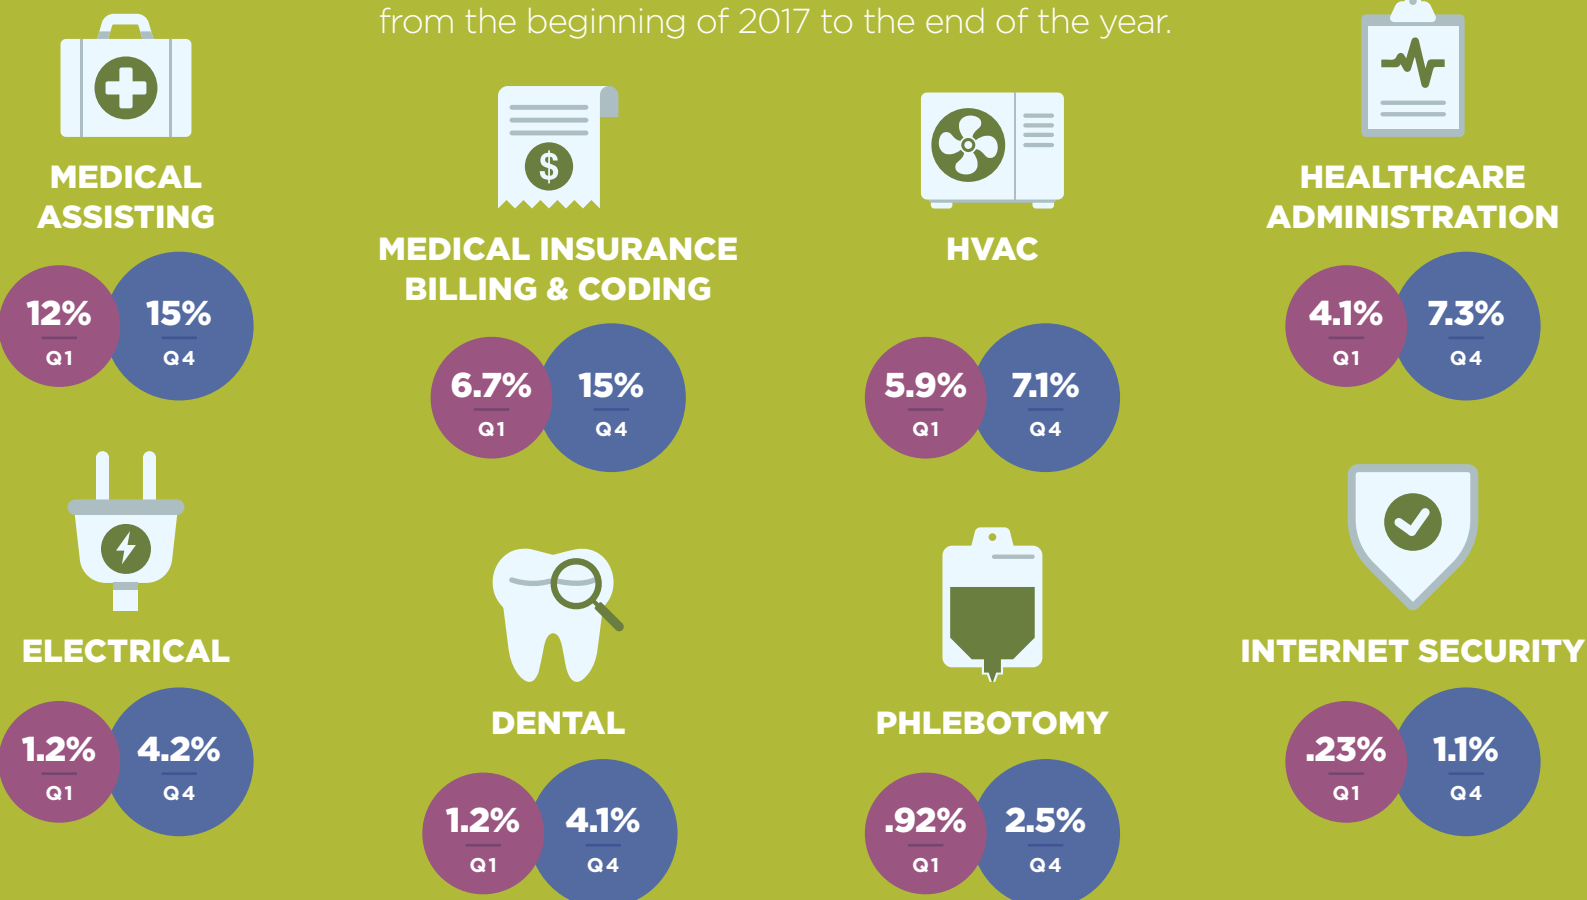

2017 ENROLLMENT TRENDS

Enrollment data can tell a powerful story. One of shifting student demographics and changing career interests.

That's why Higher Ed Growth takes time each year to analyze the millions of rows of student enrollment data from its post-secondary education partners.

Here are the biggest enrollment trends from 2017.

TOP 5 MOST POPULAR DEGREES IN 2017

These degrees had the highest percent of total enrollments quarter over quarter.

PROGRAM STUDIES

SUSTAINED INCREASE

These programs showed a continual increase in student enrollments from the beginning of 2017 to the end of the year.

GRADUAL DECREASE

These programs showed a continual decrease in student enrollments from the beginning of 2017 to the end of the year.

THE 2017 HIGHER ED STUDENT

THE ADULT STUDENT

In comparison to the spring 2017 semester, fall enrollments: