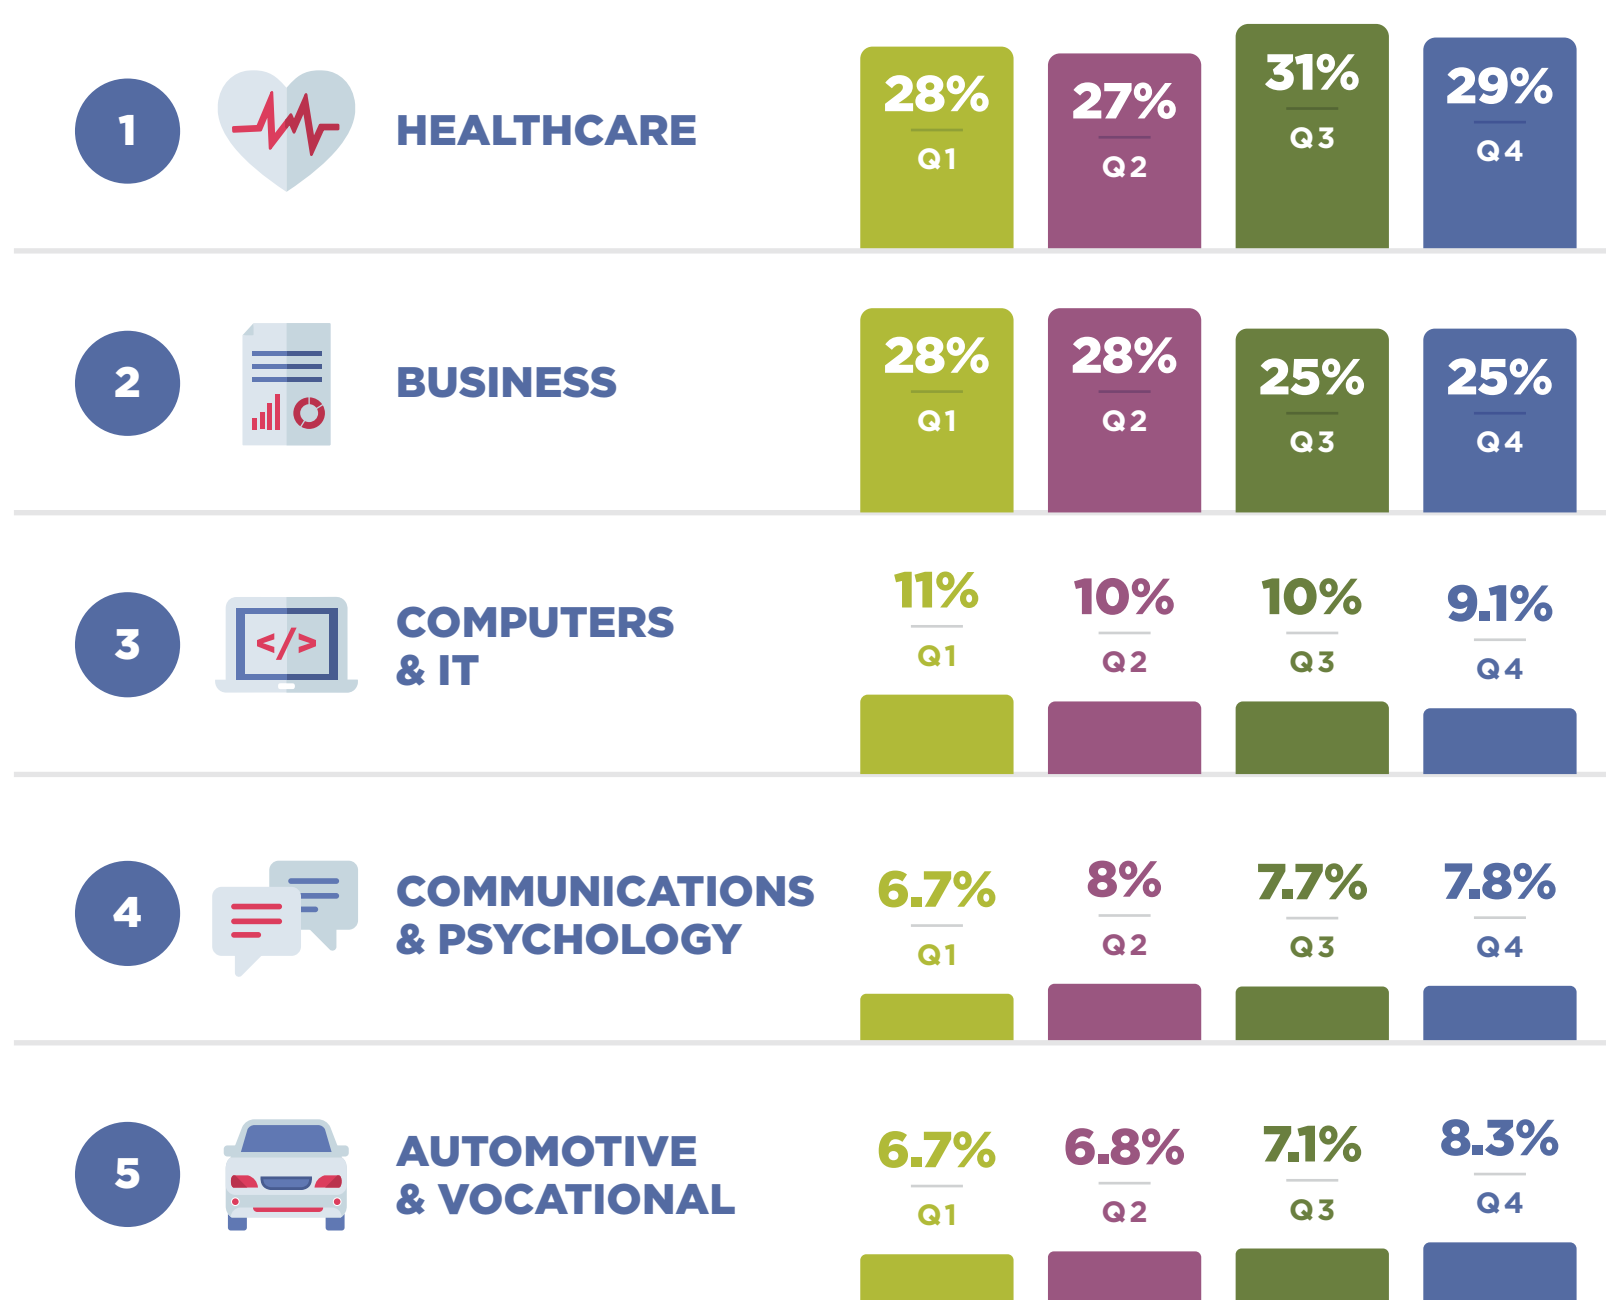

2017 ENROLLMENT TRENDS

Enrollment data can tell a powerful story. One of shifting student demographics and changing career interests.

That's why Higher Ed Growth takes time each year to analyze the millions of rows of student enrollment data from its post-secondary education partners.

Here are the biggest enrollment trends from 2017.

TOP 5 MOST POPULAR DEGREES IN 2017

These degrees had the highest percent of total enrollments quarter over quarter.

PROGRAM STUDIES

SUSTAINED INCREASE

These programs showed a continual increase in student enrollments from the beginning of 2017 to the end of the year.